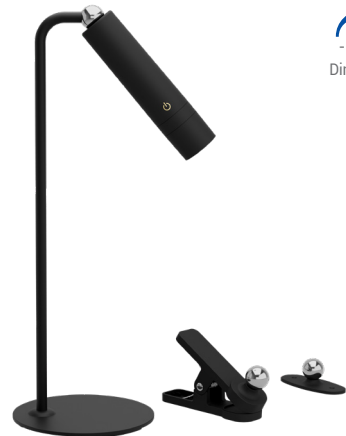

CCT LIGHT

240
Lumens

Dimmable

SKU: 272
BLACK