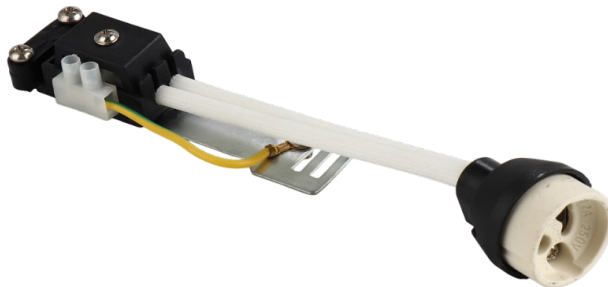

3W

CCT LIGHT

400

Lumens

Dimmable

SKU: 275
KHAKE

GU10 LAMP HOLDER + 0.5 SQUARE SINGLE INSULATED + EARTH WIRE

SKU: 15001