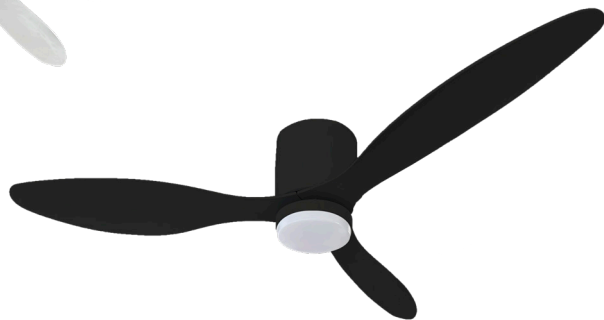

Lumens

120°

CCT LIGHT

SKU: 19111

SKU: 19112

WHITE + WOOD

BLACK + WOOD

LED FAN CEILING

+ remote control

18W

CCT LIGHT

SKU: 19113

SKU: 19114

WHITE

BLACK

LED FAN CEILING
+ remote control
12W

960
Lumens

120°

Dimmable

CCT LIGHT

SKU: 19101
WHITE

LED FAN CEILING
+ remote control
36W

2880
Lumens

120°